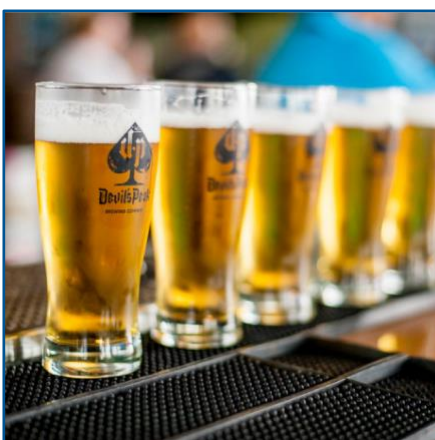

BEER BUCKET

6 x 330ml Bottles Devil's Peak Lager *or*
6 x 330ml Bottles Devil's Peak Lite

R210.00